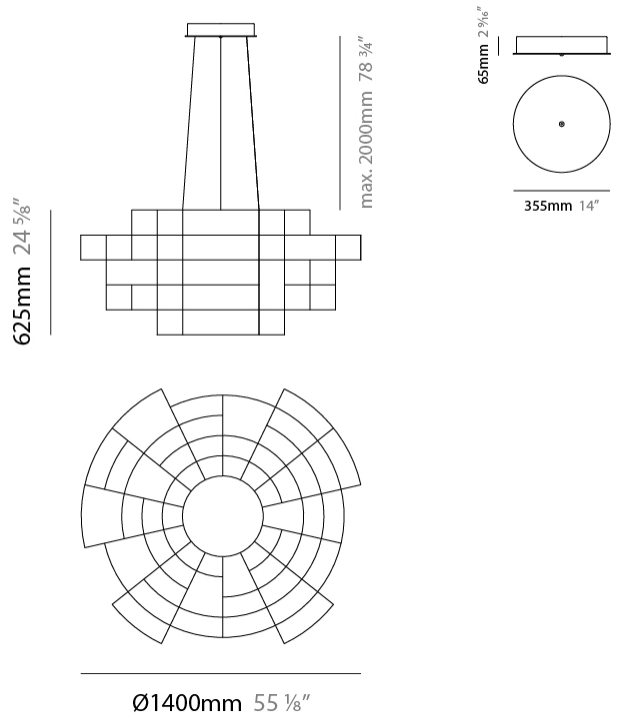

SPECTRE SUSPENSION

D101654-

base number   LED Dimming   Color Temperature   Finish Options

1. To build a product code in our configurator select the specify button on the base model # product page
2. To build a manual product code on this datasheet choose from the options listed below in blue font and add the suffix to the base model #

GENERAL

Series: Spectre
Partner: Quasar
Division: Design
Installation: Suspension
Product Type: Chandelier
Mounting Location: Ceiling

PHYSICAL

Shape: Abstract
Diameter (mm): 1400
Diameter (in): 55 1/8"
Height (mm): 625
Height (in): 24 7/16"
Max. Overall Height (mm): 2625
Max. Overall Height (in): 103 3/8"
Weight (kg): 7
Weight (lbs): 15.43
Fixture Finish: [NIC / BRA / BBR](#)
Fixture Material: Metal
Cable Details: 2000mm Cable
Upon Request: Custom Sizes

ELECTRICAL

Lamp Type: LED
Input Wattage (W): 102.6
Dimming: [Non-Dimming / Phase Dimming (120vac Only)](#)
Driver Included: Yes
Driver Location: Integrated
Driver Type: Constant Voltage - 120/277Vac
Driver Class: Class 2
Input Voltage (V): 120 - 277
Output Voltage (V): 12
Upon Request: (Not included - see components) Integral: 0-10Vdc dimming

LED

Number of LEDs: 171
Color Temperature (°K): [2400 / 2800](#)
Max. Delivered Lumen (lm): 6060 (2800K)
CRI: >90 CRI
Lamp Life (hrs): 50000

OPTICAL

RATINGS AND CERTIFICATIONS

Certified By: Certified for North American Standards
IP rating: IP20