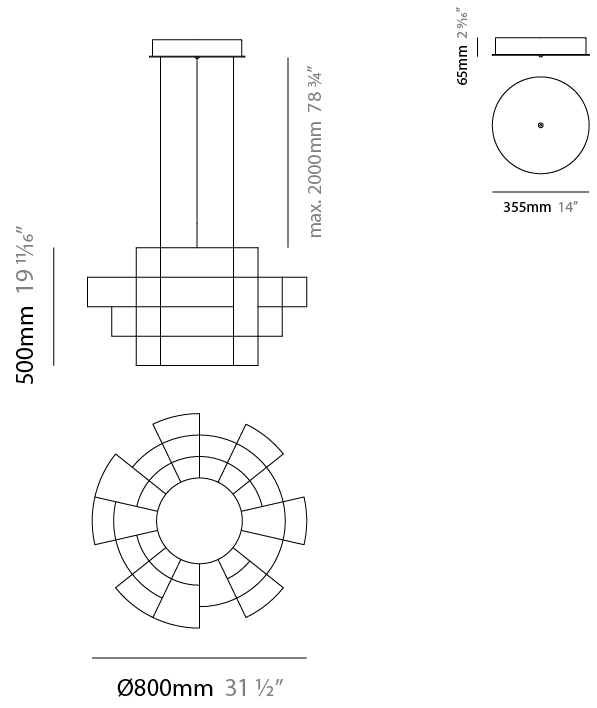

GENERAL

Series: Spectre
 Partner: Quasar
 Division: Design
 Installation: Suspension
 Product Type: Chandelier
 Mounting Location: Ceiling

PHYSICAL

Shape: Abstract
 Diameter (mm): 1400
 Diameter (in): 55 1/8"
 Height (mm): 625
 Height (in): 24 7/16"
 Max. Overall Height (mm): 2625
 Max. Overall Height (in): 103 3/8"
 Weight (kg): 7
 Weight (lbs): 15.43
 Fixture Finish: [NIC / BRA / BBR](#)
 Fixture Material: Metal
 Cable Details: 2000mm Cable
 Upon Request: Custom Sizes

GENERAL

Series: Spectre
 Partner: Quasar
 Division: Design
 Installation: Suspension
 Product Type: Chandelier
 Mounting Location: Ceiling

PHYSICAL

Shape: Abstract
 Diameter (mm): 800
 Diameter (in): 31 1/2"
 Height (mm): 500
 Height (in): 19 11/16"
 Max. Overall Height (mm): 2500
 Max. Overall Height (in): 98 7/16"
 Weight (kg): 3.5
 Weight (lbs): 7.72
 Fixture Finish: [NIC / BRA / BBR](#)
 Fixture Material: Metal
 Upon Request: Custom Sizes

PROJECT _____
 TYPE _____
 SPECIFIER _____
 QUANTITY _____
 DATE _____

D101694-

PROJECT	_____
TYPE	_____
SPECIFIER	_____
QUANTITY	_____
DATE	_____

D

SPECTRE COLOR FINISH CHART

PROJECT _____

TYPE _____

SPECIFIER _____