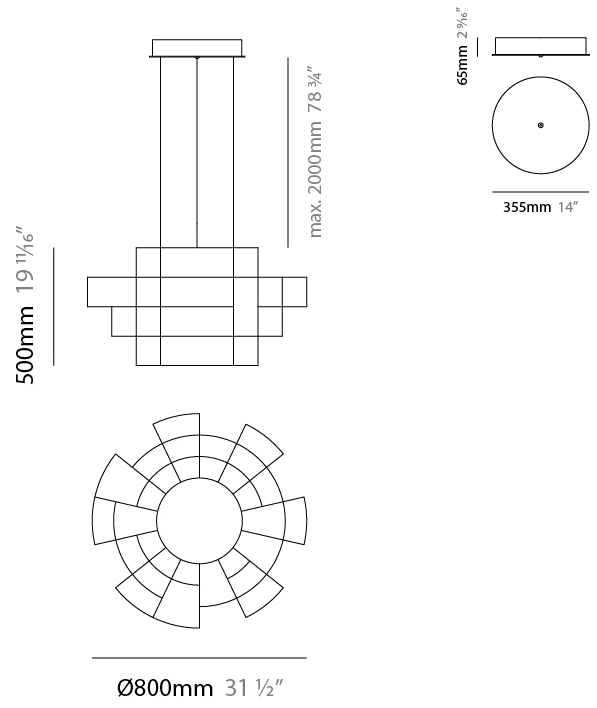

GENERAL

Series: Spectre
 Brand: Quasar
 Division: Design
 Mounting Type: Suspension
 Mounting Location: Ceiling
 Subcategory: Ambient

PHYSICAL

Shape: Abstract
 Diameter (mm): 1400
 Diameter (in): 55 1/8
 Height (mm): 625
 Height (in): 24 7/16
 Max. Overall Height (mm): 2625
 Max. Overall Height (in): 103 3/8
 Light Distribution: Omnidirectional
 Weight (kg): 7
 Weight (lbs): 15.43
 Fixture Finish: [NIC / BRA / BBR](#)
 Fixture Material: Metal
 Cable Details: 2000mm Cable
 Upon Request: Custom Sizes

GENERAL

Series: Spectre
 Brand: Quasar
 Division: Design
 Mounting Type: Suspension
 Mounting Location: Ceiling
 Subcategory: Ambient

PHYSICAL

Shape: Abstract
 Diameter (mm): 800
 Diameter (in): 31 1/2
 Height (mm): 500
 Height (in): 19 11/16
 Max. Overall Height (mm): 2500
 Max. Overall Height (in): 98 7/16
 Light Distribution: Omnidirectional
 Weight (kg): 3.5
 Weight (lbs): 7.72
 Fixture Finish: [NIC / BRA / BBR](#)
 Fixture Material: Metal
 Upon Request: Custom Sizes

D101694-

PROJECT

TYPE

SPECIFIER

QUANTITY

DATE

D

SPECTRE COLOR FINISH CHART