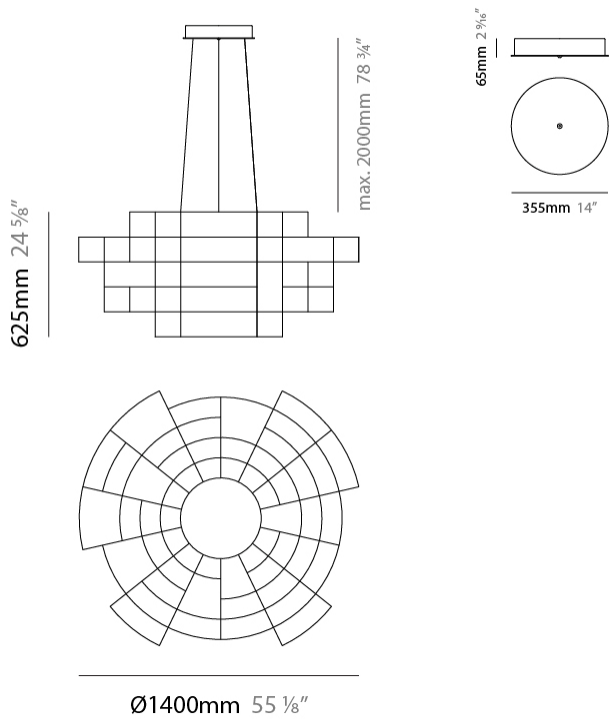

SPECTRE SUSPENSION

D101654-

base number   LED Dimming   Color Temperature   Finish Options

1. To build a product code in our configurator select the specify button on the base model # product page
2. To build a manual product code on this datasheet choose from the options listed below in blue font and add the suffix to the base model #

GENERAL

Series: Spectre
Brand: Quasar
Division: Design
Mounting Type: Suspension
Mounting Location: Ceiling
Subcategory: Ambient

PHYSICAL

Shape: Abstract
Diameter (mm): 1400
Diameter (in): 55 1/8
Height (mm): 625
Height (in): 24 7/16
Max. Overall Height (mm): 2625
Max. Overall Height (in): 103 3/8
Light Distribution: Omnidirectional
Weight (kg): 7
Weight (lbs): 15.43
Fixture Finish: [NIC / BRA / BBR](#)
Fixture Material: Metal
Cable Details: 2000mm Cable
Upon Request: Custom Sizes

ELECTRICAL

Lamp Type: LED
Input Wattage (W): 102.6
Dimming: [Non-Dimming / Phase Dimming (120vac Only)](#)
Driver Included: Yes
Driver Location: Integrated
Driver Type: Constant Voltage - 120/277Vac
Driver Class: Class 2
Input Voltage (V): 120 - 277
Output Voltage (V): 12
Upon Request: (Not included - see components) Integral: 0-10Vdc dimming

LED

Number of LEDs: 171
Color Temperature (°K): [2400 / 2800](#)
Max. Delivered Lumen (lm): 6060 (2800K)
CRI: >90 CRI
Lamp Life (hrs): 50000

OPTICAL

RATINGS AND CERTIFICATIONS

Certified By: Certified for North American Standards
IP rating: IP20